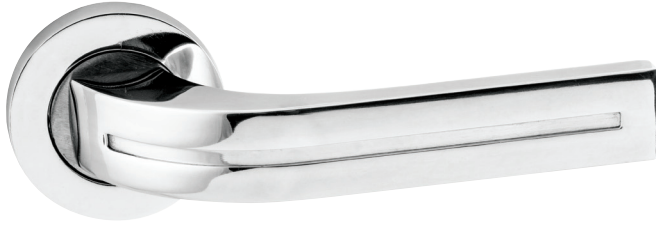

PATENTLİ
ÜRÜN