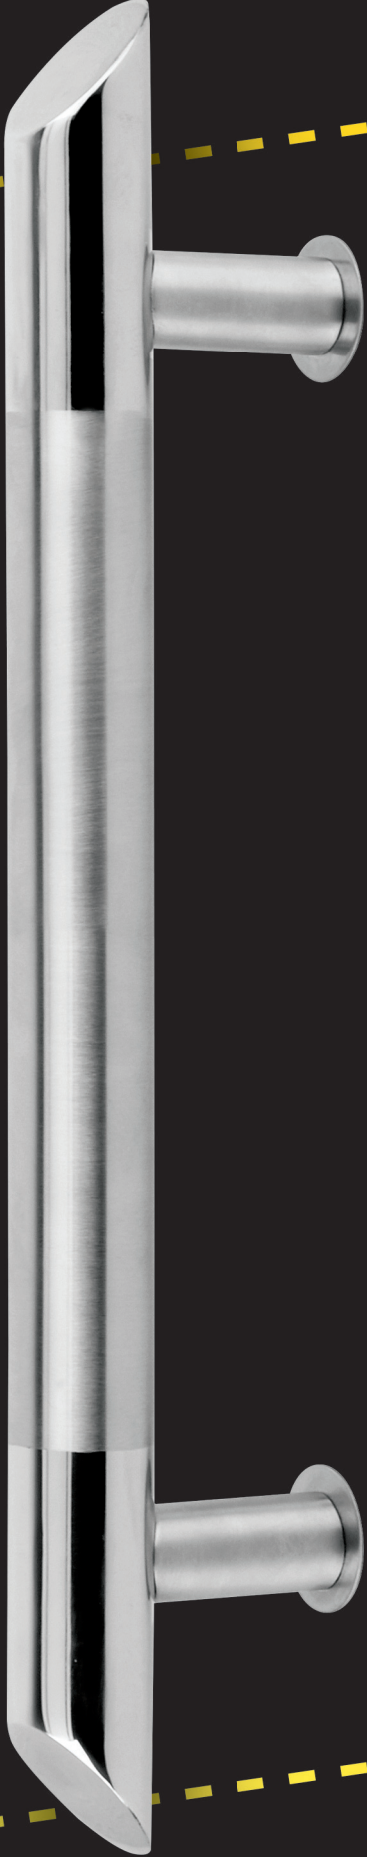

PASLANMAZ SİLİNDİR ÇEKMELELER

Zenk Metal
STAINLESS STEEL DOOR HANDLESS